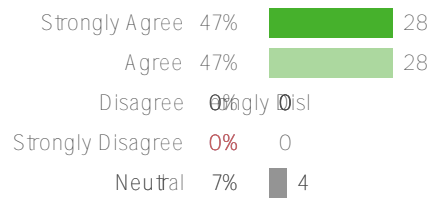

Supportive Relationships

Your average

100%

60 responses

District average: 96% Washington Elementary School District

How did people respond?

Q.1: The school staff are available to talk to me.

Favorable: 100%

Q.2: The principal or assistant principal is courteous and listens to talk to us.

0% 0

Favorable: 100%