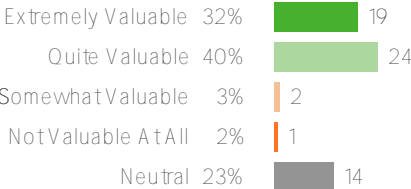

District Climate

Your average

93%

60 responses

District average: **89%** Washington Elementary School District

How did people respond? _____

Q.1: How valuable is the communication from the district office?

Favorable: **93%**

Q.2: The various departments in the district office support our school campuses. What ce nts

Favorable: **92%**